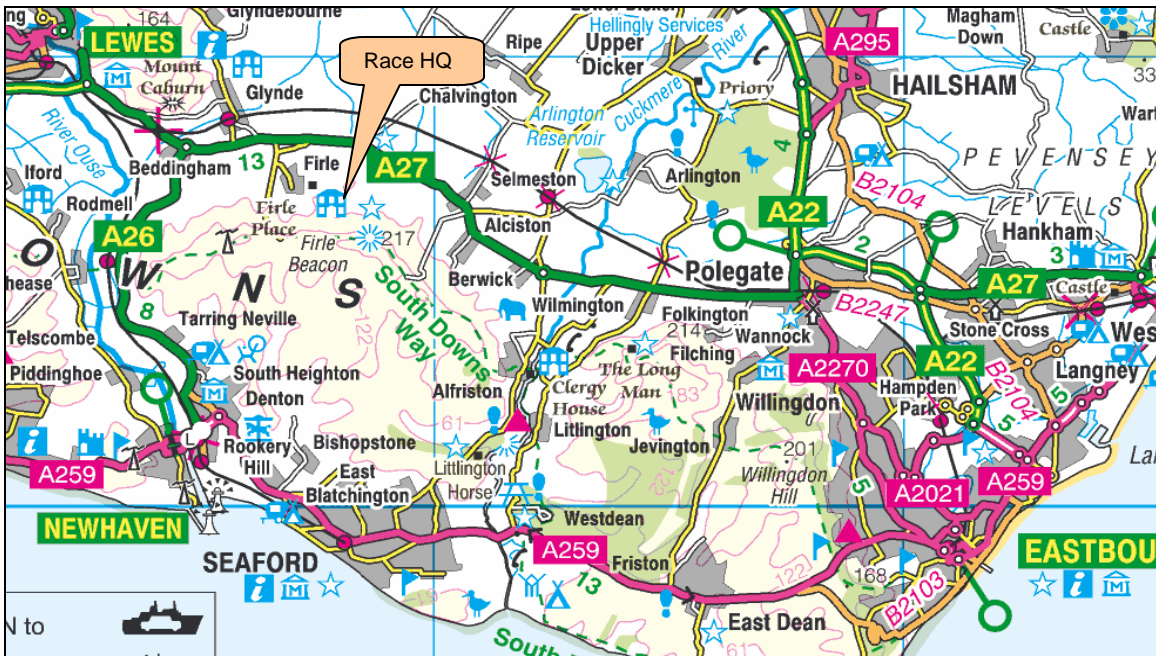

Firle Beacon 10km Run Route

Location Map